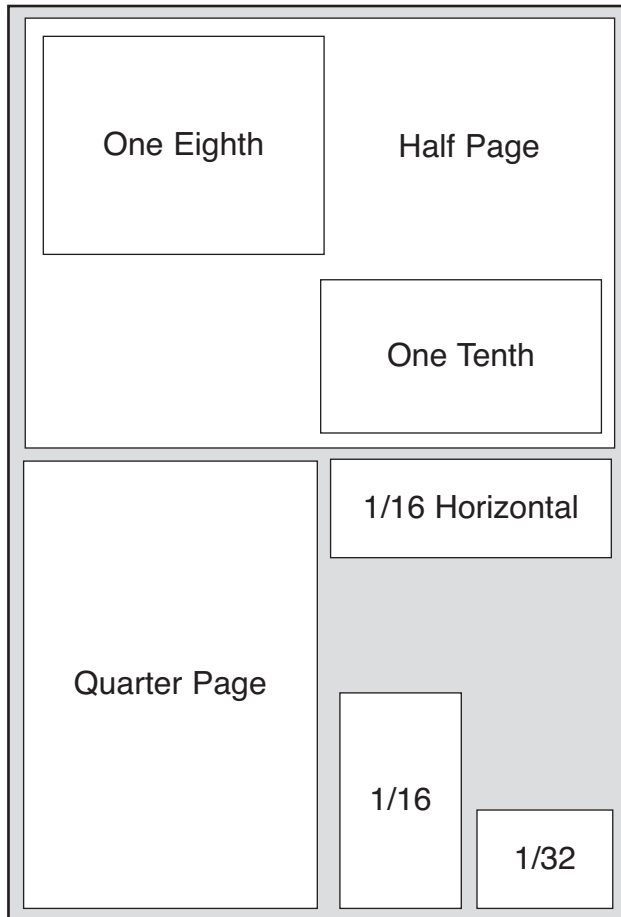

THE NOE VALLEY VOICE ADVERTISING RATE SHEET

Please submit a Press Quality PDF to the dimensions below without marks.
Make images CMYK at 300 dpi.
Your file should be less than 15MB.

Prices for our sizes are listed below. Discounts may be available for three and six month consecutive placements.

Full Page = 9-3/4" W x 15-3/4" H
\$1,750

Half Page = 9-3/4" W x 7-3/4" H
\$850

1/4 Page = 4-3/4" W x 7-3/4" H
\$480

1/8 Page = 4-3/4" W x 3-7/8" H
\$335

1/10 Page = 4-3/4" W x 2-7/8" H
\$200

1/16 Page = 2-1/4" W x 3-7/8" H

1/16 Page Horizontal = 4-3/4" W x 1-7/8"
\$150

1/32 Page = 2-1/4" W x 1-7/8" H
\$150 for three consecutive
issues